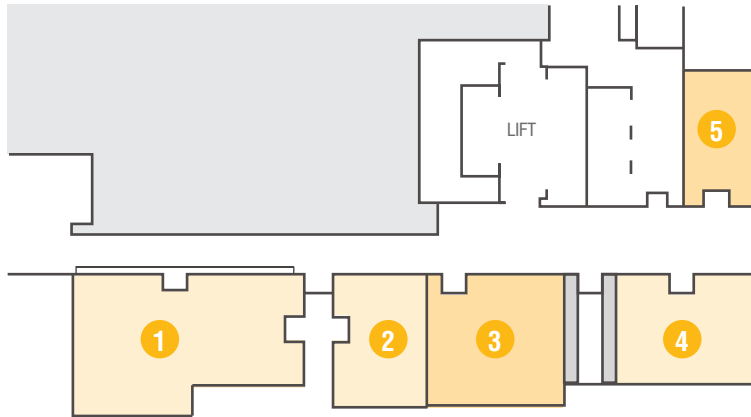

# FLOOR PLAN: THE WESTIN CAPE TOWN HOTEL

## MEZZANINE LEVEL

- 1 PRINCE EDWARD/SCHAPPEN
- 2 SEAL
- 3 ROBBEN
- 4 DASSEN
- 5 MARION

## OLD HARBOUR LEVEL

- 6 FRANCIS DRAKE
- 7 MARCO POLO
- 8 DA GAMA / DIAZ
- 9 GRAND BALLROOM