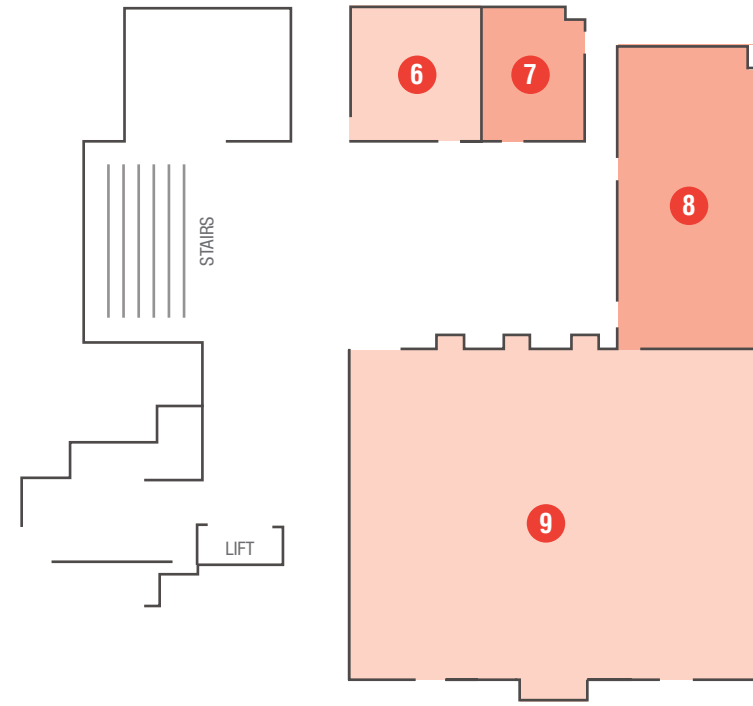

# FLOOR PLAN: THE WESTIN CAPE TOWN HOTEL

## MEZZANINE LEVEL

- 1 PRINCE EDWARD/SCHAPPEN
- 2 SEAL
- 3 ROBBEN
- 4 DASSEN
- 5 MARION

## OLD HARBOUR LEVEL

- 6 FRANCIS DRAKE
- 7 MARCO POLO
- 8 DA GAMA / DIAZ
- 9 GRAND BALLROOM